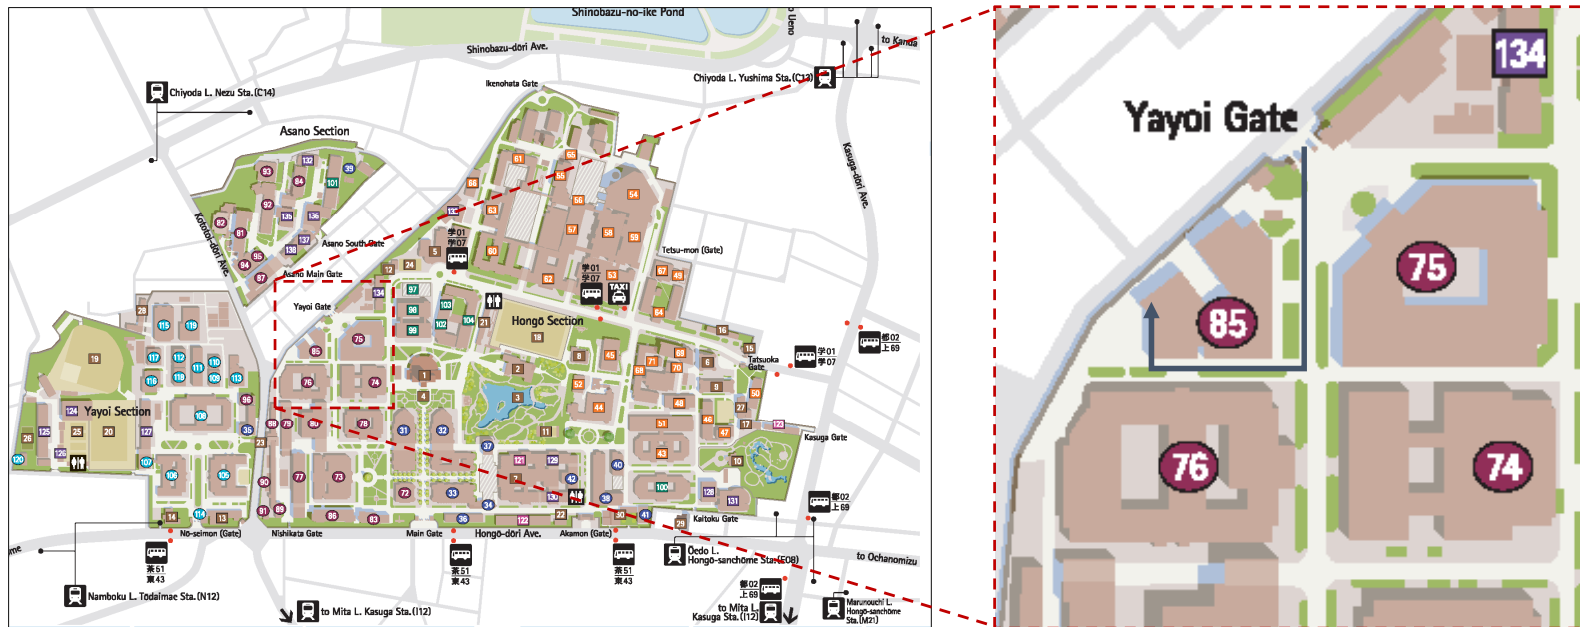

# Directions to Serendipity Lab

Located close to Yayoi Gate on Hongo Campus

1) Enter the campus from the Yayoi gate and turn right.

2) Go along the road.

3) Go straight.

4) Turn right around the bicycle parking space.

5) Go straight.

6) Turn right.

7) Go straight.

8) Ring the doorbell.